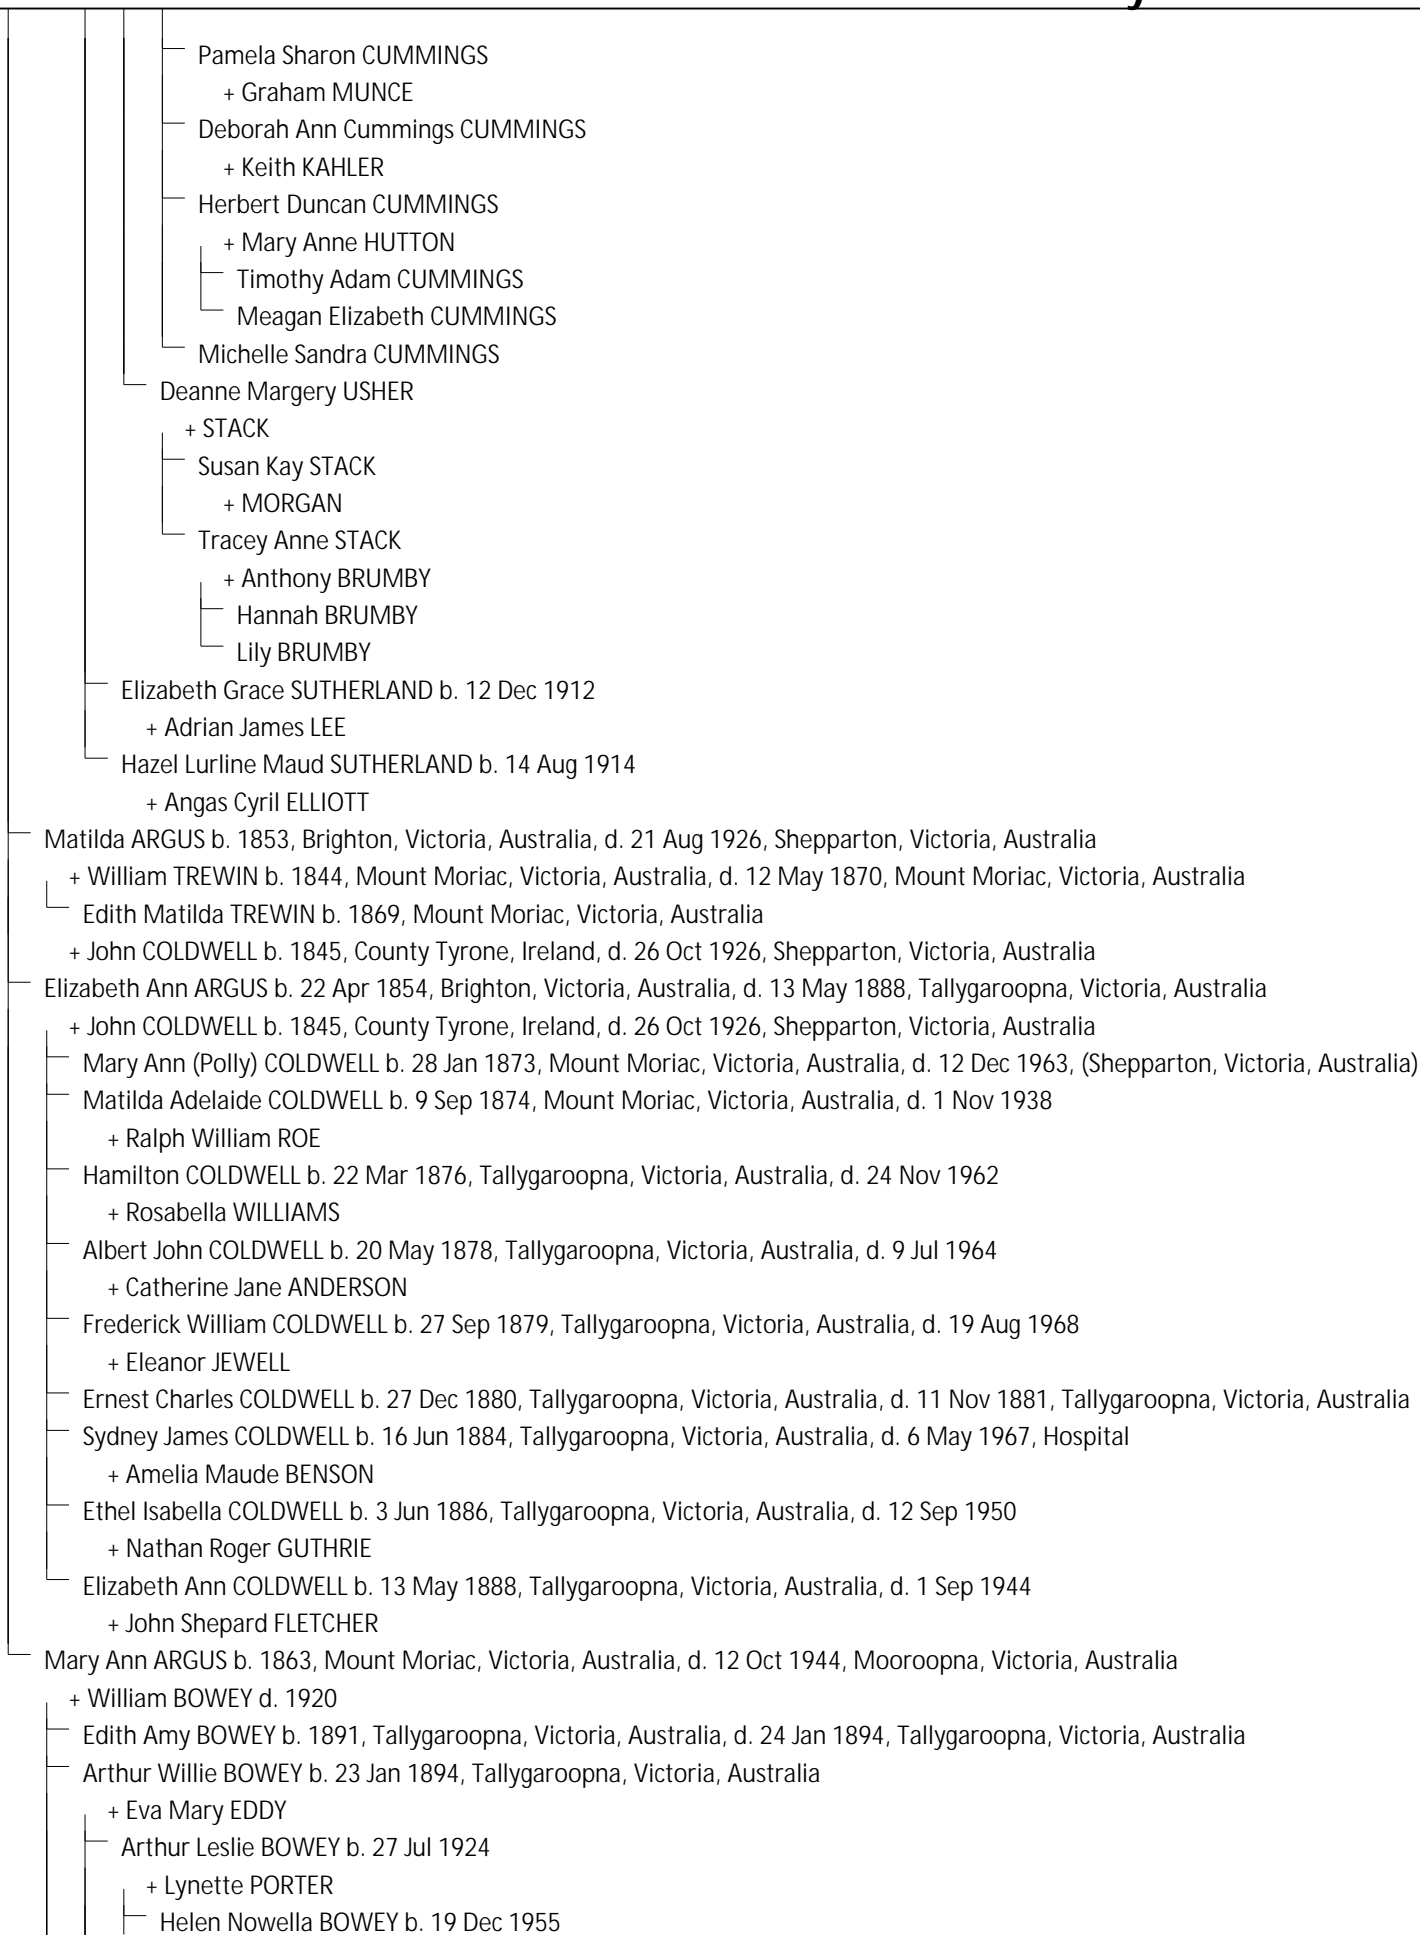

Known Descendants of John ARGUS - 15 February 2021